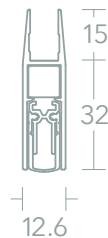

### Glass thickness (mm)

8

### Maximum gap coverage (mm)

11

### Maximum length (mm)

1335

### Dimensions