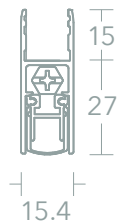

### Glass thickness (mm)

8 - 12

### Maximum gap coverage (mm)

12

### Maximum length (mm)

1335

### Dimensions