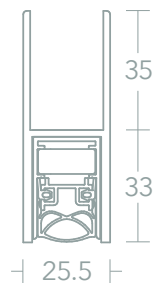

Lengths (mm)

708, 833, 958, 1083, 1208

Cutback (mm)

125

Orientation

Unhanded, reversible

Colours

C 0 Silver Anodised

NOR833 - Single actuation

Glass thickness (mm)

20

Maximum gap coverage (mm)

12

Maximum length (mm)

2000

Dimensions

Order codes

NOR833 - Silver

NOR833- + Length eg. **NOR833708** (708mm)

 5 Regents Drive
Prudhoe
Northumberland
NE42 6PX

 norseal.co.uk

 sales@norseal.co.uk

 01661 830088

Registered in Companies House Cardiff No. 04317595 VAT Reg. No. 733 9466 08