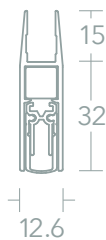

Lengths (mm)

708, 833, 958, 1083, 1208

Maximum gap coverage (mm)

11

Maximum length (mm)

1605

Actuation

Single

Cutback (mm)

125

Orientation

Unhanded, reversible

Colours

C 0 Silver Anodised / C 31 Stainless Steel-coloured Anodised

Dimensions

NOR870

NOR871

Order codes

NOR870 - Silver

NOR870 + Length + Colour eg. NOR870708S (708mm)

NOR870 - Stainless Steel

NOR870 + Length + Colour eg. NOR870708SS (708mm)

NOR871 - Silver

NOR871 + Length + Colour eg. NOR871708S (708mm)