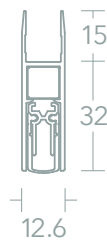

Lengths (mm)

708, 833, 958, 1083, 1208

Maximum gap coverage (mm)

11

Maximum length (mm)

1605

Actuation

Single

Cutback (mm)

125

Orientation

Unhanded, reversible

Colours

C 0 Silver Anodised / C 31 Stainless Steel-coloured Anodised

Dimensions

NOR870

NOR871

Order codes

NOR870 - Silver

NOR870 + Length + Colour eg. NOR870708S (708mm)

NOR870 - Stainless Steel

NOR870 + Length + Colour eg. NOR870708SS (708mm)

NOR871 - Silver

NOR871 + Length + Colour eg. NOR871708S (708mm)