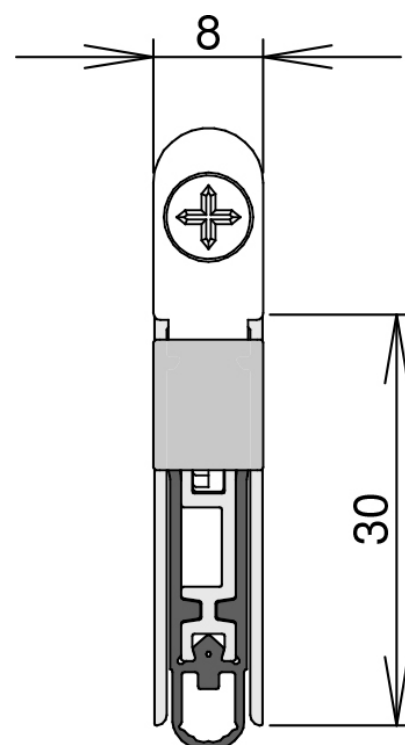

Schall-Ex® L-8/30 WS

DETAILS

Articlenumber	1-1000
Function	hinged door
Türenmaterial	timber
Application	internal door
Usage	sound protection, smoke protection, fire protection, accessibility

TECHNICAL DATA

Width	8 mm
Height	30 mm
Min. delivery length	235 mm
Max. delivery length	2000 mm
Standard length	708, 833, 958, 1083, 1208 mm
max. travel	20 mm
Actuation	single-sided
Actuator	sliding acuator
removableInner profile	yes
Outerprofile	aluminium
Surface	plate finish
Sealingprofile	silicone, self-extinguishing

FITTING

Fixing	WS - fixing brackets

EXAMINATIONS AND CERTIFICATES

Sound	yes
Permanent function IM	yes
Mio Certificate	yes
Barrier free	yes
UL	yes
EPD	yes
Certifire	yes