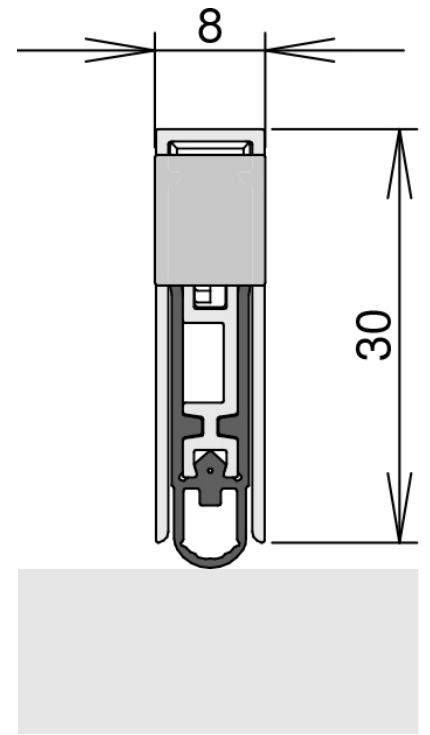

I-Ex® L-8/30 WS