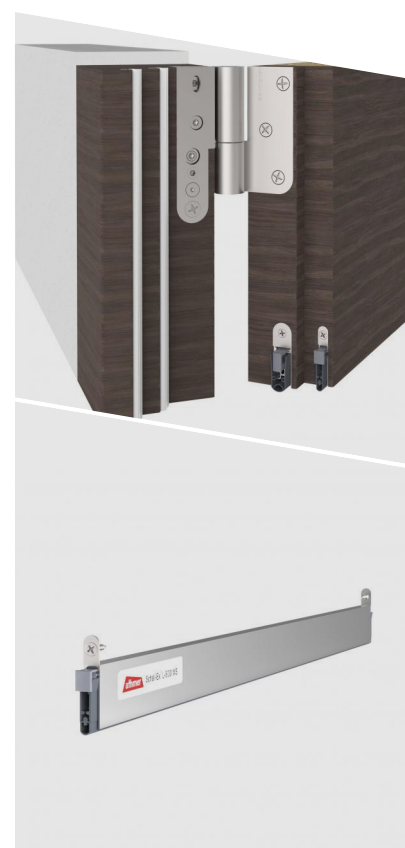

Schall-Ex® L-8/30 WS

DETAILS

Articlenumber	1-1000
Function	hinged door
Türenmaterial	timber
Application	internal door
Usage	sound protection, smoke protection, fire protection, accessibility

TECHNICAL DATA

Width	8 mm
Height	30 mm
Min. delivery length	235 mm
Max. delivery length	2000 mm
Standard length	708, 833, 958, 1083, 1208 mm
max. travel	20 mm
Actuation	single-sided
Actuator	sliding acuator
removableInner profile	yes
Outerprofile	aluminium
Surface	plate finish
Sealingprofile	silicone, self-extinguishing

FITTING

Fixing	WS - fixing brackets

EXAMINATIONS AND CERTIFICATES

Sound	yes
Permanent function IM	yes
Mio Certificate	yes
Barrier free	yes
UL	yes
EPD	yes
Certifire	yes